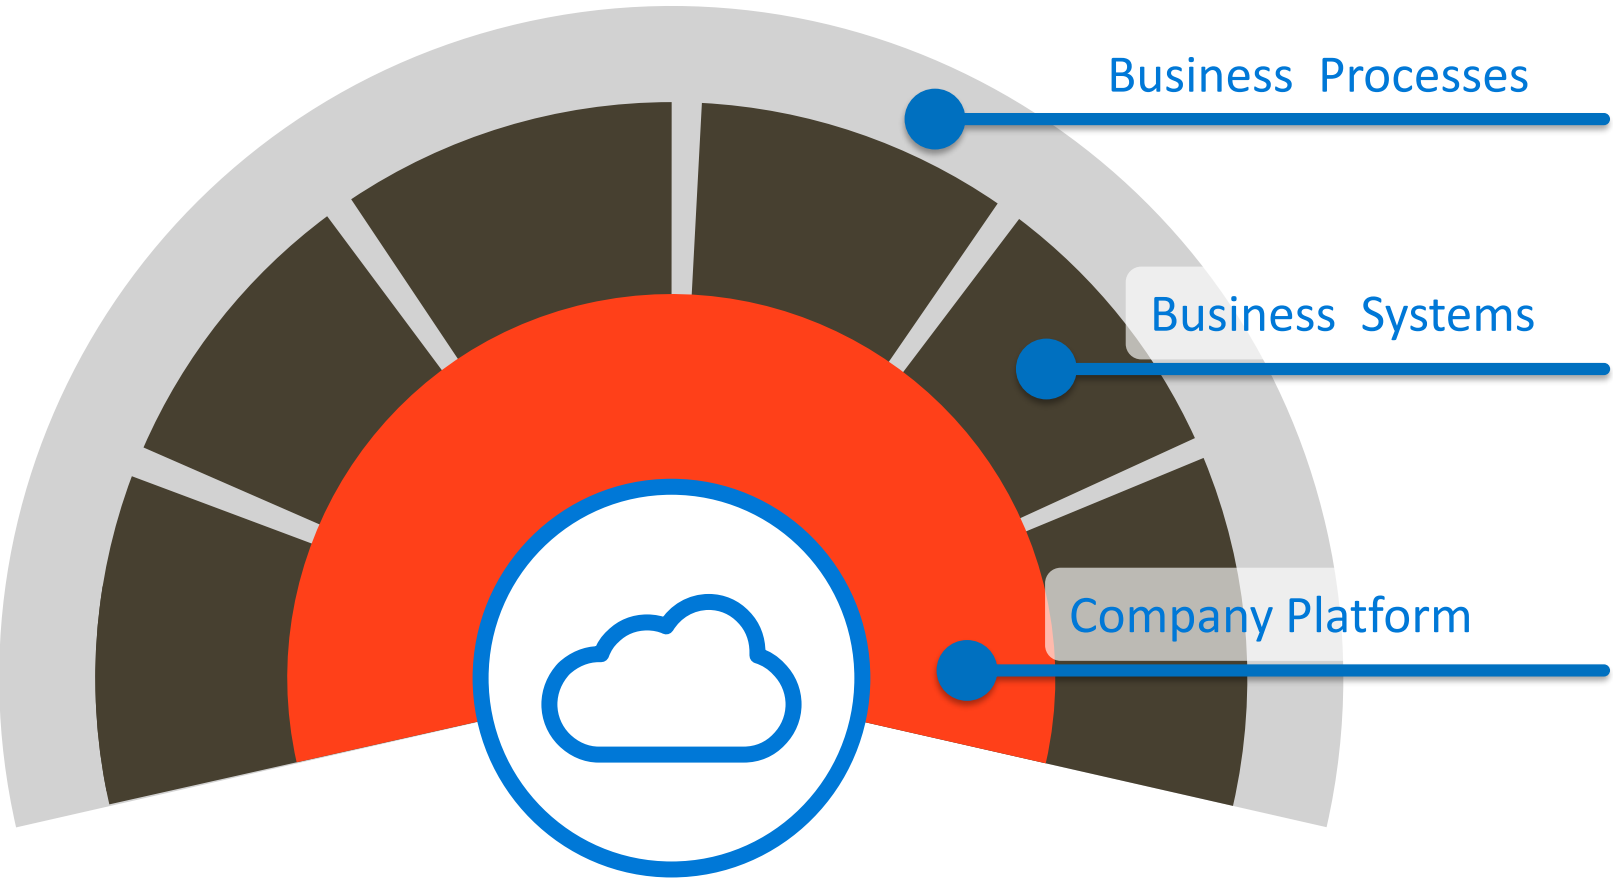

Platform Capabilities

Cloud

Business Processes

Business Systems

Company Platform