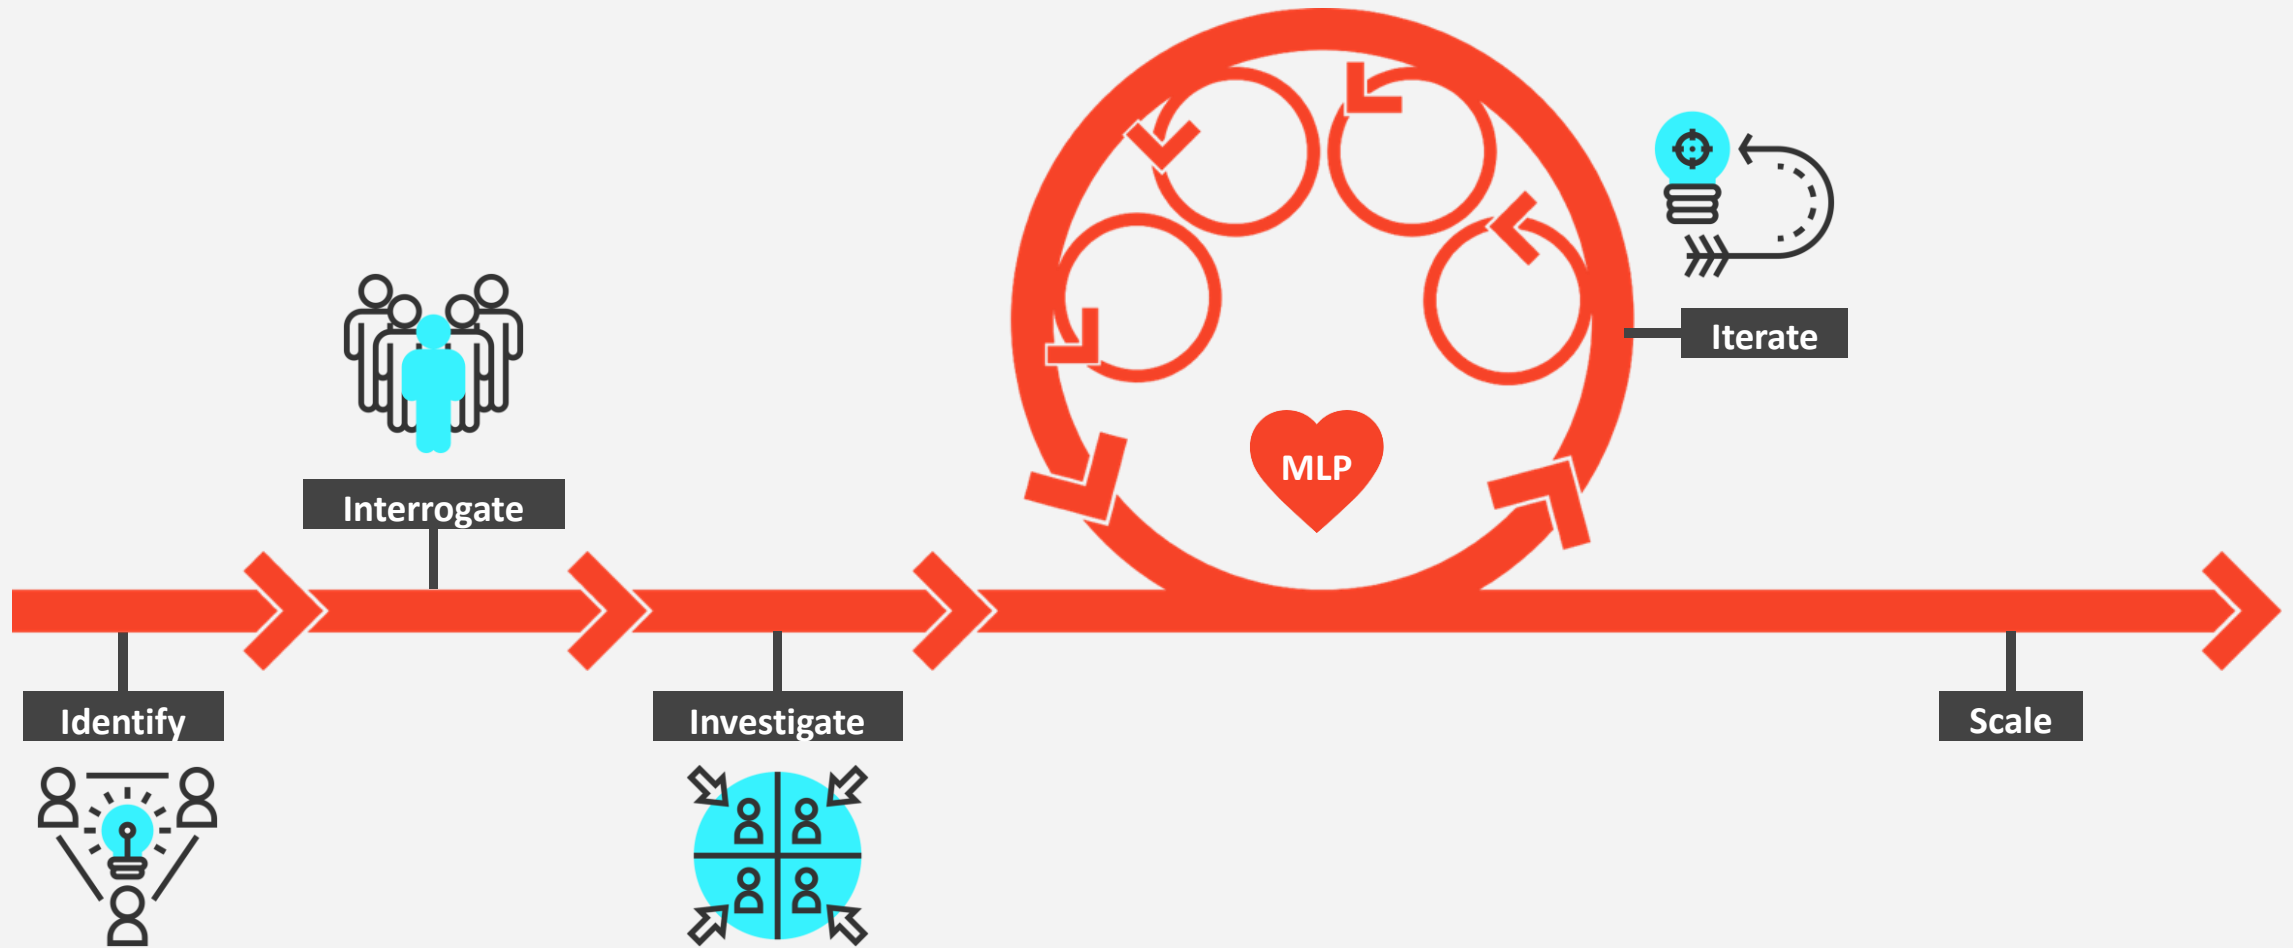

THiNKUBATOR

POWERED BY SOGETILABS 

Accelerating your ideas to reality

The THiNKUBATOR model

Accelerate adoption

Sogeti Cloud Boost

Automatize Cloud Adoption.

Automatize Cloud adoption in a fast, flexible, innovative, cost-effective, secure and enterprise ready approach.

Enterprise Goal

Fast
Secure
Flexible
Low cost
Reusable
Compliant
Innovative
Maintainable

Platform Capabilities

Cloud

Business Processes

Business Systems

Company Platform

Customer Capabilities

DevOps

Optimize innovation

The THiNKUBATOR model

Step 5

SCALE

1: Be Creative (thinkubator)

2: Accelerate (cloud boost)

3: Scale possibilities (cloud boost)